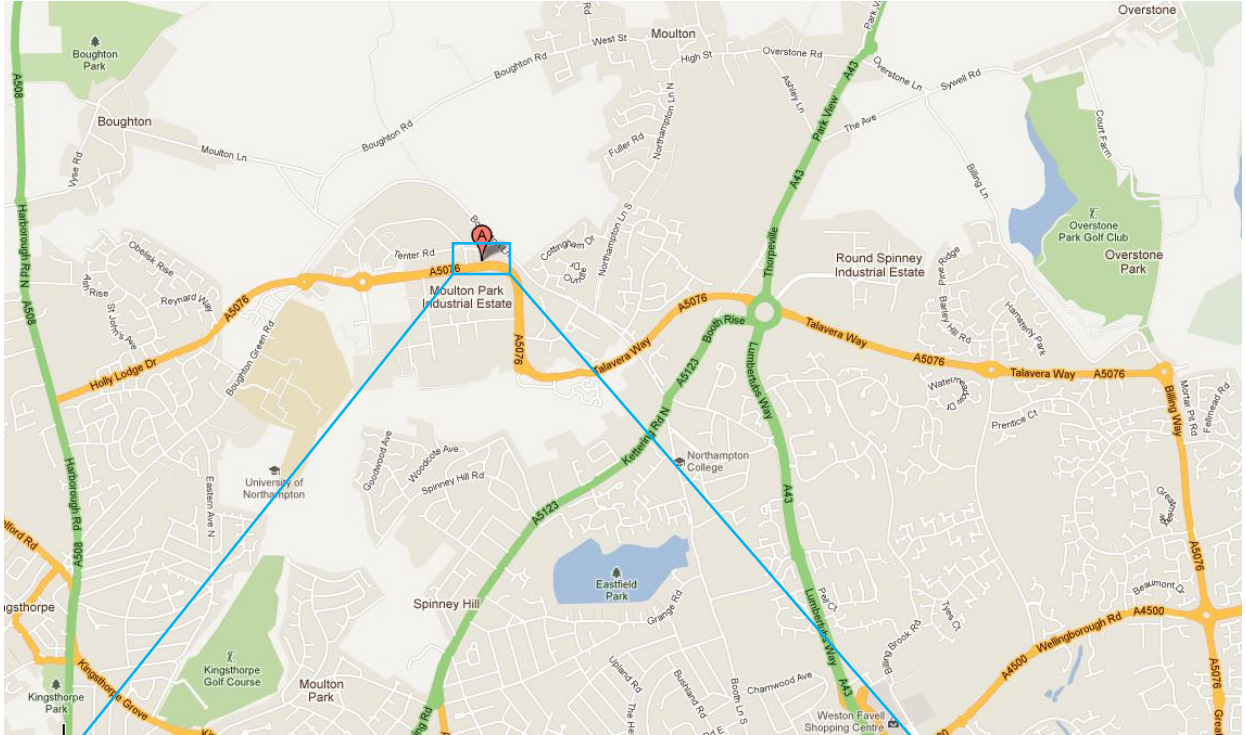

one2one Recruitment
3 Premier Court, Boarden Close
Moulton Park, Northampton, NN3 6LF

Please park here (bays marked with number 3)

T : 01604 647100